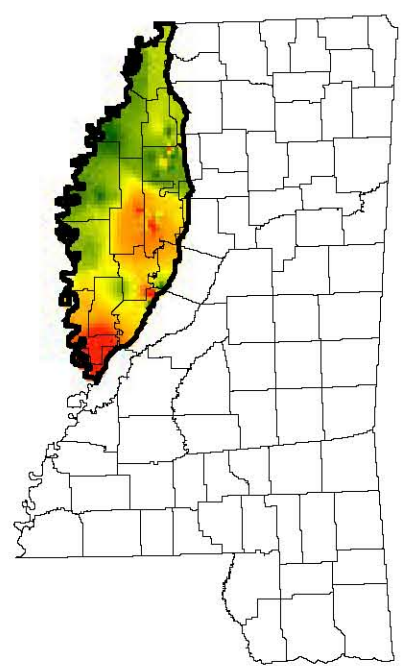

Greatest Concentrations of Ducks Observed in the Mississippi Delta Nov. 14 - Nov. 19, 2011

Description

Note: This map does not use the same area calculations as previously published maps and is intended to illustrate major concentrations of ducks in the Mississippi Delta.