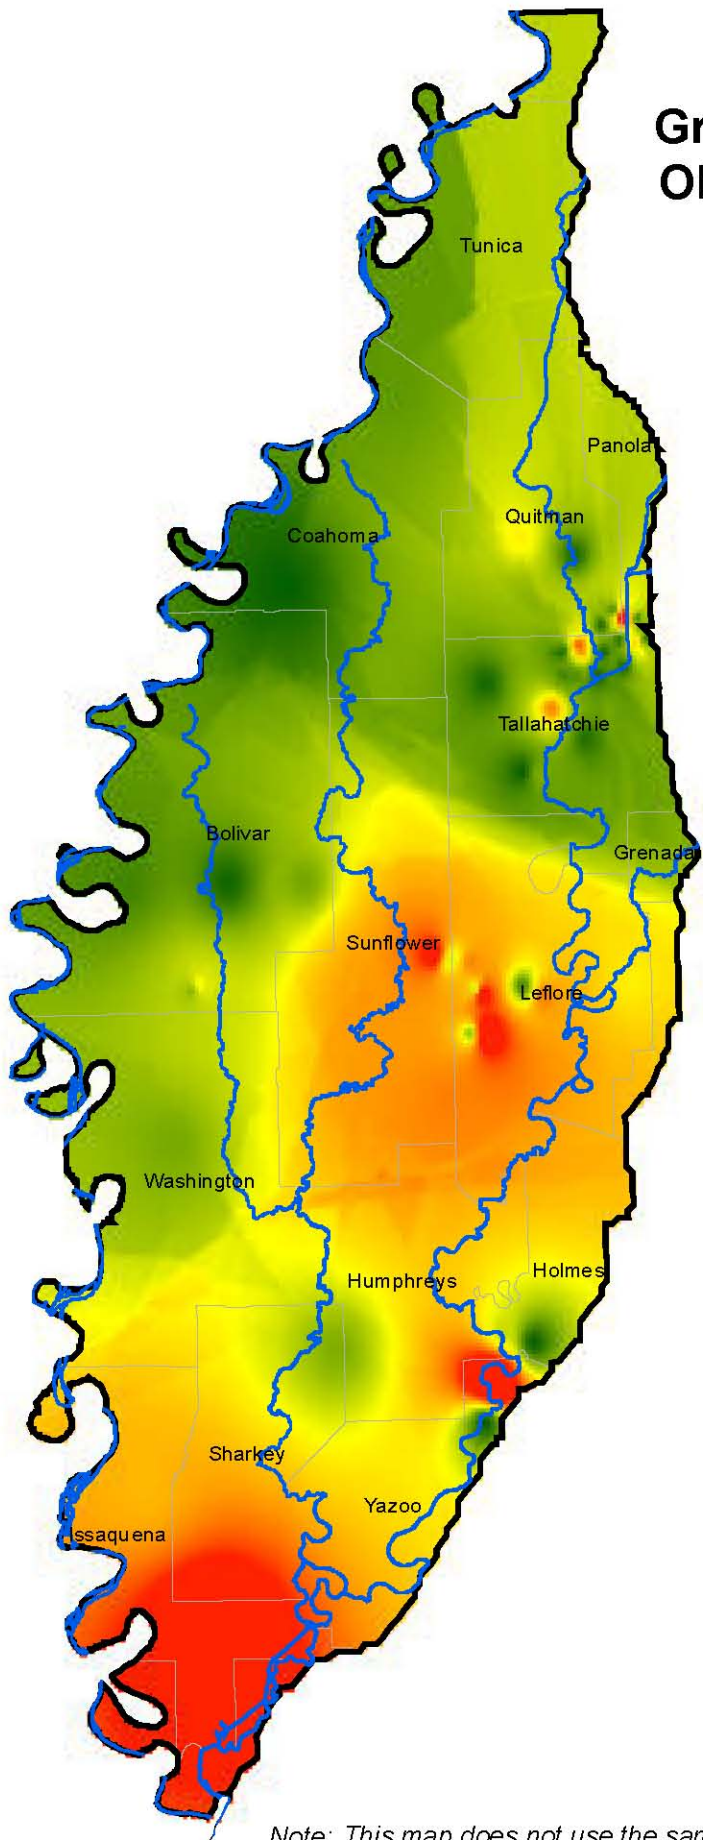

Greatest Concentrations of Ducks Observed in the Mississippi Delta Nov. 14 - Nov. 19, 2011

Description

Note: This map does not use the same area calculations as previously published maps and is intended to illustrate major concentrations of ducks in the Mississippi Delta.