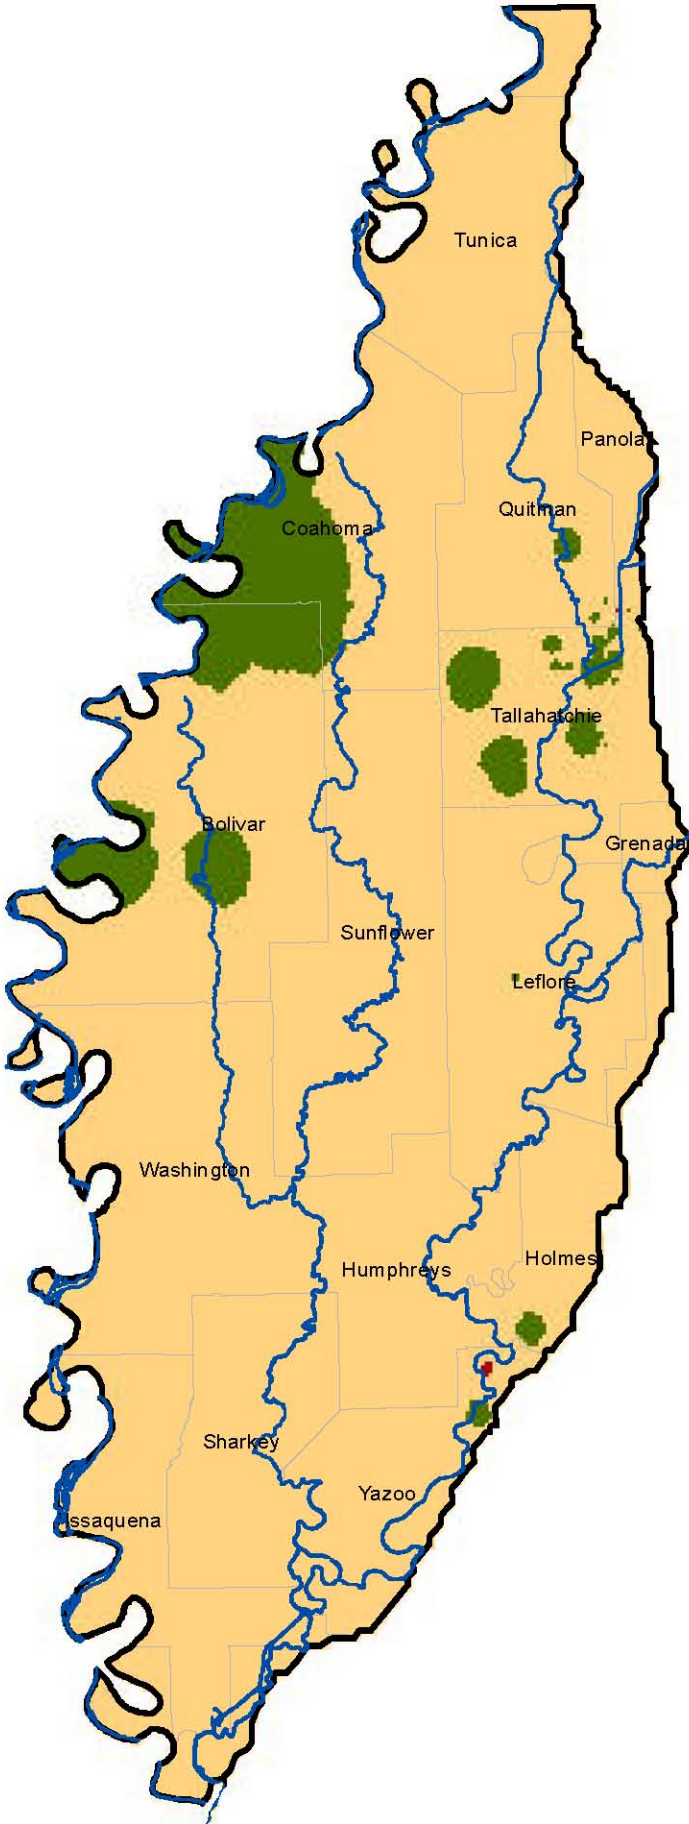

Distribution of Total Ducks in the Mississippi Delta

Nov. 14 - Nov. 19, 2011

Description

- Low (<12/mi²)
- Medium (12-115/mi²)
- High (>115/mi²)